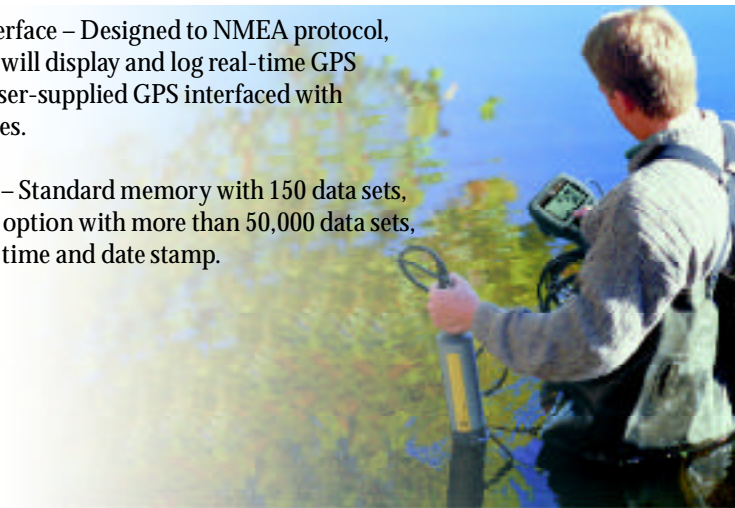

NEW

Multiparameter Display System!

YSI 650 MDS

Rugged and Reliable Display and Data Logging System

Log real-time data, calibrate YSI 6-series sondes, set-up sondes for deployment, and upload data to a PC with the new, feature-packed YSI 650 MDS (Multiparameter Display System). Designed for reliable field use, this next generation display and data logger features an IP-67, impact-resistant case.

- Compatible with E_{CO}WATCH™ for Windows™ data analysis software
- User-upgradable software from YSI's website
- Menu-driven, easy-to-use interface
- Three-year warranty

Feature-Packed Performance

- Battery Life – With the standard alkaline battery configuration of 4 C-cells, the YSI 650 will power itself and a YSI 6600 sonde continuously for approximately 30 hours. Or, choose the rechargeable battery pack option with quick-charge feature.
- Optional Barometer – Temperature-compensated barometer readings are displayed and can be used in dissolved oxygen calibration. Measurements can be logged to memory for tracking changes in barometric pressure.
- Optional GPS Interface – Designed to NMEA protocol, the YSI 650 MDS will display and log real-time GPS readings with a user-supplied GPS interfaced with YSI 6-series sondes.
- Memory Options – Standard memory with 150 data sets, or a high memory option with more than 50,000 data sets, both options with time and date stamp.

Who's
Minding
the Planet?™

*A new, powerful logging
display for use with
YSI 6-Series sondes!*

For more information on YSI's full line of products and services, as well as application notes, FAQ's, troubleshooting, and more, check our information-packed website: www.YSI.com